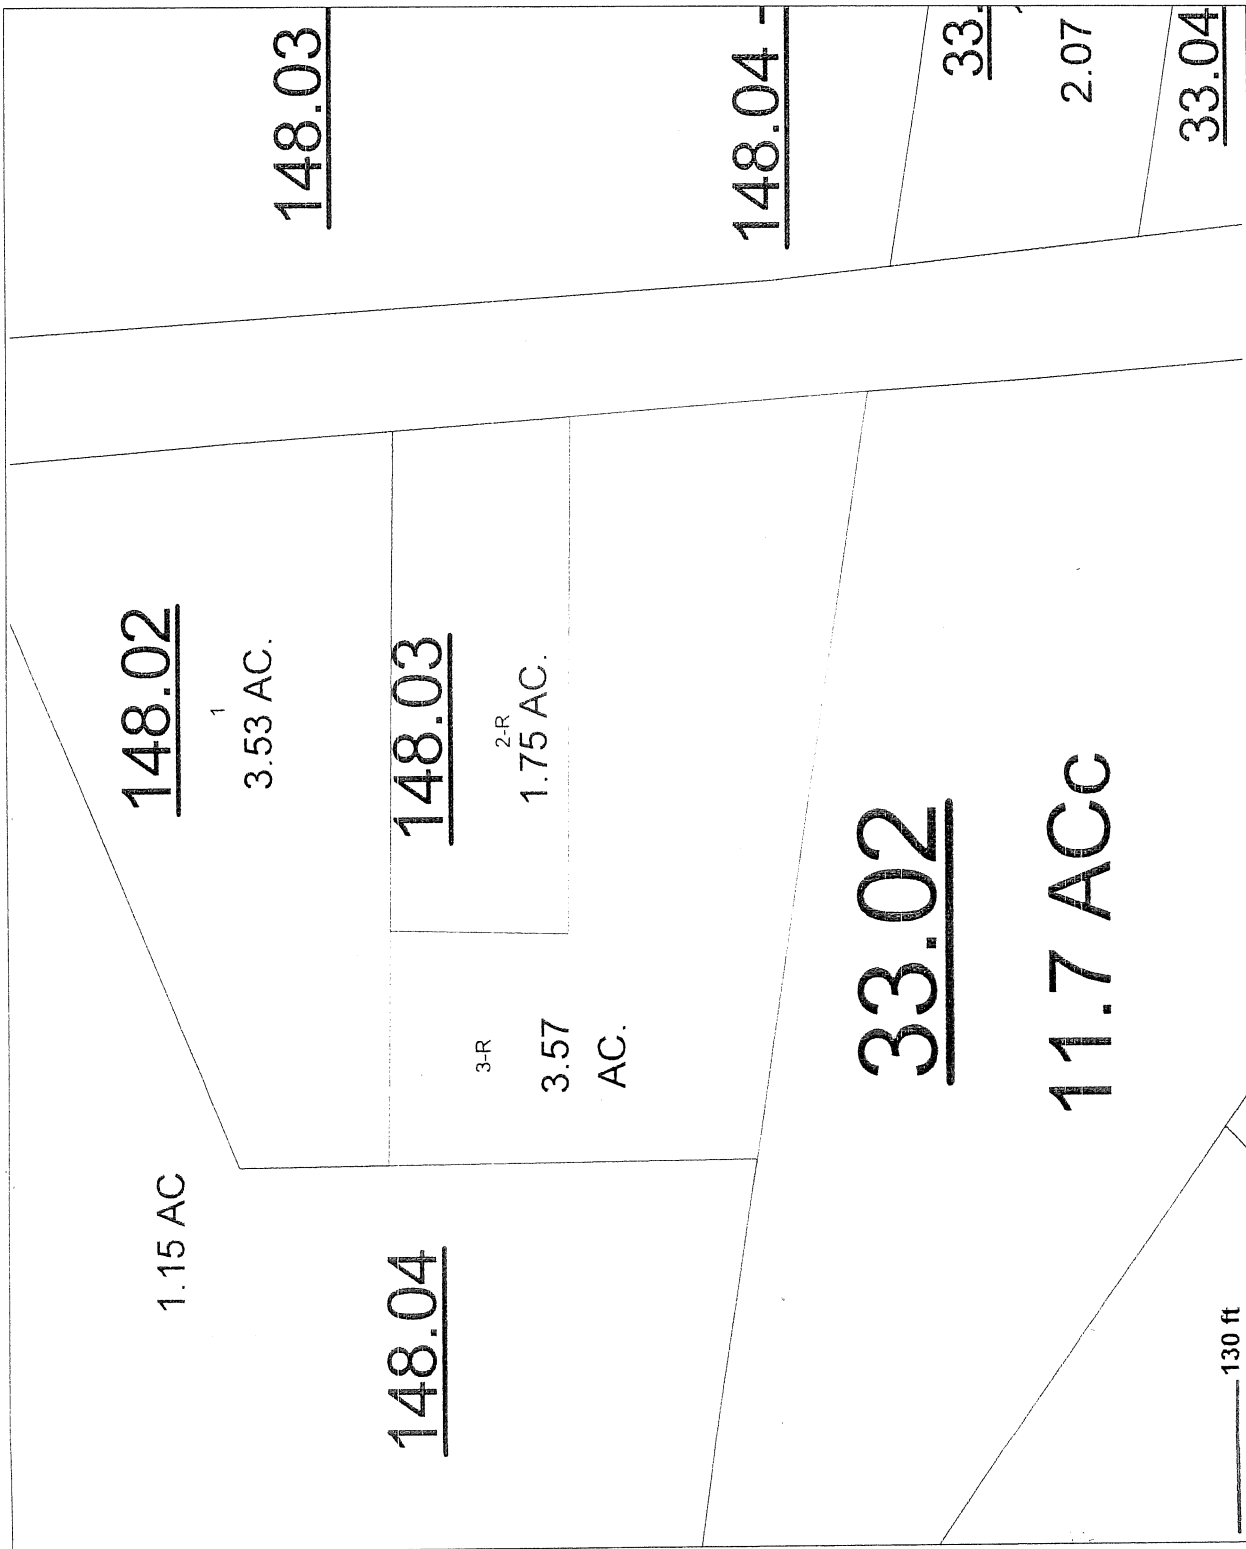

TEXT_GENERAL
 TEXT_PARCEL
 LEADERLINES
 PARCELS

130 ft

RSC Property
 SEVIER COUNTY, TENNESSEE - VETERANS BLVD

DISCLAIMER - THIS MAP IS FOR PROPERTY TAX ASSESSMENT PURPOSES ONLY. IT WAS CONSTRUCTED FROM PROPERTY INFORMATION RECORDED IN THE OFFICE OF THE REGISTER OF DEEDS, AND IS NOT CONSIDERED AS TO LOCATION OF PROPERTY OR LEGAL OWNERSHIP.