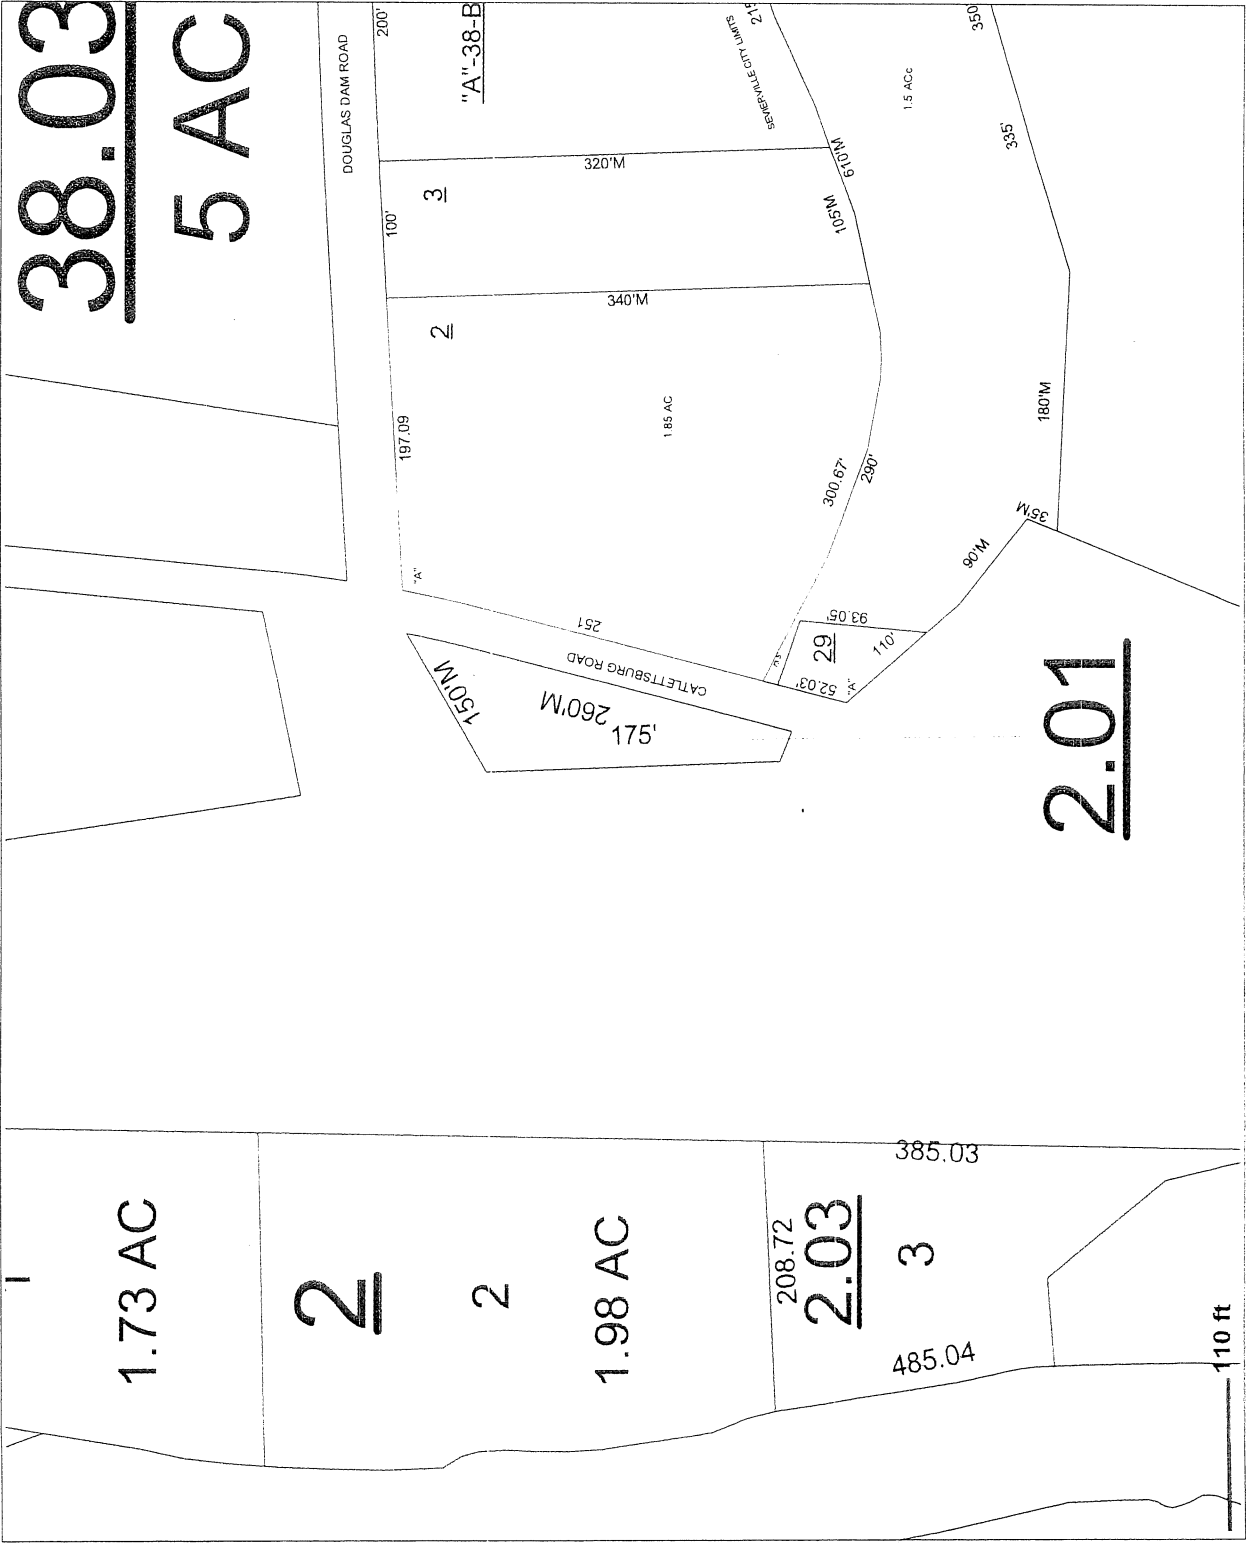

TEXT_GENERAL

TEXT_PARCEL

LEADERLINES

PARCELS

ORT_SW_2011 (Image)

ORT_SE_2011 (Image)

SEVIER COUNTY, TENNESSEE - 1413 DOUGLAS DAM RD

DISCLAIMER: THIS MAP IS FOR PROPERTY TAX ASSESSMENT PURPOSES ONLY. IT WAS DERIVED FROM PROPERTY INFORMATION PROVIDED BY THE OFFICE OF THE REGISTRAR OF DEEDS, AND IS NOT CONCLUSIVE AS TO LOCATION OF PROPERTY OR LEGAL OWNERSHIP.